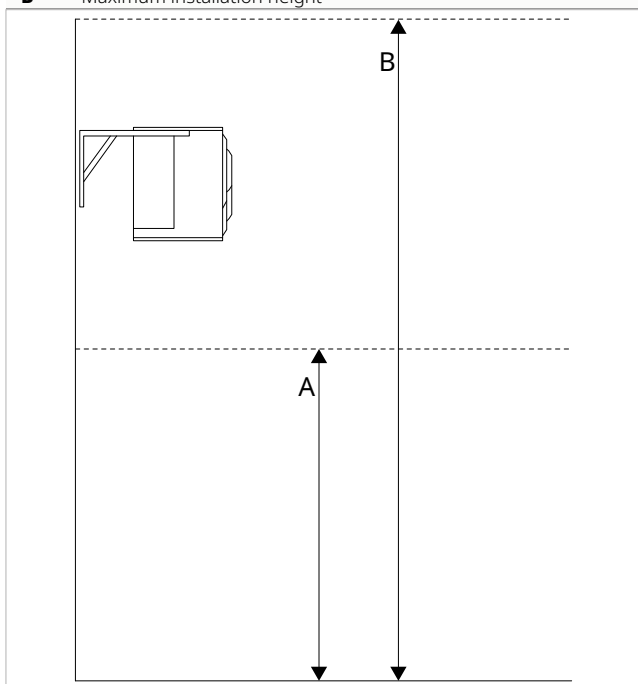

Models	u.m.	140	250
<b>Minimum distances</b>			
A	mm	500	500
B	mm	200	200
C	mm	300	300

### Installation height limits

- A** Minimum installation height
- B** Maximum installation height

Models	u.m.	140	250
<b>Installation limits</b>			
A	mm	6000	6000
B	mm	3000	3000

⚠ The established heights are necessary to ensure the proper functioning of the unit.